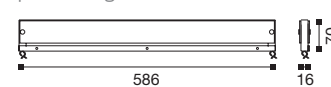

attacco piastra
plate fixing