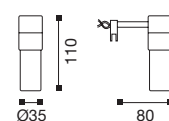

BOSS

MARIX

BOSS

attacco vetro - con snodo
 glass fixing - with swivel

MARIX

attacco clips
 clips fixing

 12V G4 Max 35W

IP20     

ASTERIX

Struttura in ottone orientabile con due snodi 180°.
 Orientable body in brass with two 180° swivels.

attacco clips
 clips fixing

 12V G4 Max 20W

IP20     