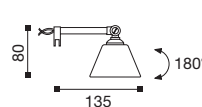

STEFANIA

attacco clips
clips fixing