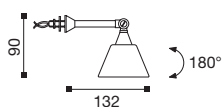

FLUT

attacco vetro
glass fixing