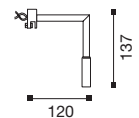

SLIM 20

EDY 20

SHANNON 20

attacco parete
wall fixing

SLIM 20

attacco telaio
bracket fixing

attacco clips
clips fixing

12V G4 Max 20W
IP20 CE F III UY STOP