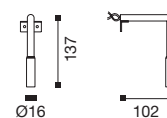

SLIM 20

EDY 20

SHANNON 20

attacco parete
wall fixing

SLIM 20

attacco telaio
bracket fixing

attacco clips
clips fixing

12V G4 Max 20W
IP20 CE F III UY STOP