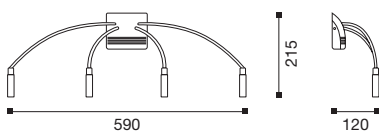

SLIM 20

EDY 20

SHANNON 20

attacco parete
wall fixing

SLIM 20

attacco telaio
bracket fixing

attacco clips
clips fixing

12V G4 Max 20W
IP20 CE F III UY STOP