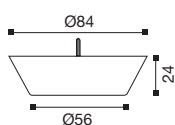

FLO aperto - open

Faretto per lampada alogena 12V.
Corpo in metallo a bordo piatto.

Finiture:

BN - NRO - CR - NKS - VCP - DR - ANT

Recessed fixed spotlight with 12V halogen bulb.
Body in metal, flat ring.

Finishings:

BN - NRO - CR - NKS - VCP - DR - ANT

12V G4 Max 20W

pag.212