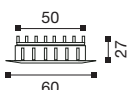

modello model	lumen/W typ./W
Flex-1	150
Flex-2T	240
Flex-U	330