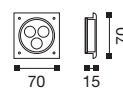

SPOT LED quadro

SPOT LED rettangolo

SPOT LED disco

SPOT LED quadro

SPOT LED rettangolo

350mA 3x1W

IP20 CE F III

pag.19-20