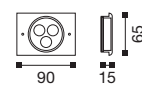

SPOT LED quadro

SPOT LED rettangolo

SPOT LED disco

SPOT LED quadro

SPOT LED rettangolo

350mA 3x1W

IP20 CE F III

pag.19-20