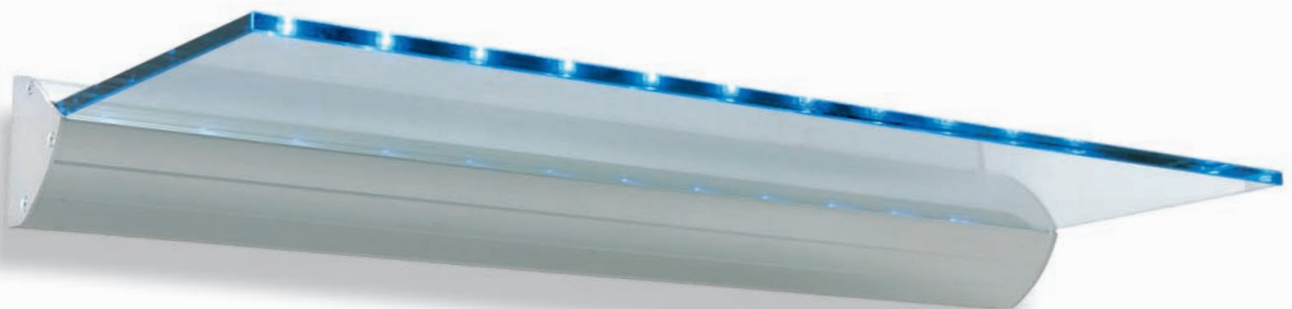

ASTRO LED

Mensola illuminata con fonte luminosa led.
Struttura in alluminio anodizzato opaco.
Piano d'appoggio diffusore in vetro temperato
trasparente, spessore 8 mm,
molato a filo lucido.

Finiture: **ALO**

"Bright" shelf with Led.
Body in anodized aluminium matt.
Shelf in ground-bright tempered transparent
glass, with a thickness of 8 mm.
Finishings: **ALO**

Con lampada fluorescente pag. 87
With fluorescent tube

ASTRO LED 450

attacco parete
wall fixing

LED	larghezza width
9 LED	450 mm
12 LED	600 mm
18 LED	900 mm
24 LED	1200 mm

 12V

IP20   

 pag.8