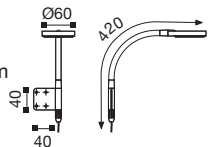

SHOOT FLEX

SHOOT FLEX

Applique per fonte luminosa led.
Struttura in metallo e metacrilato.
Accensione al touch.
Finiture: **VCP**

Lamp for Led.
Body in metal and metacrilate.
Touch light up.
Finishings: **VCP**

€ pag.11

SHOOT FLEX

 12Vdc - 1,4W - 34 lm
IP20   

BIANCA

350mA 3,6W 150..330 lumen
12÷24Vdc 100% di resa/beam
12V ac -20% di resa/beam - 3,6W

    **ta** = -30..... +40°

modello model	lumen/W typ./W
Q-Lamp-10	150
Q-Lamp-20	210
Q-Lamp-30	330