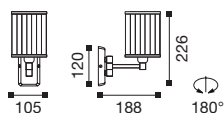

Lampshade in tissue silver "ponge".

Finishings: **CR - NKS - VCP**

€ pag.175-176

CELTIC 10081

230V E14 Max 40W

IP20 CE

CELTIC 10082

230V E14 Max 60W