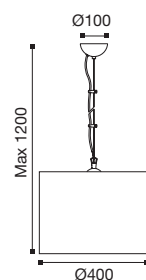

GRIMALDI 10337

GRIMALDI 10338

GRIMALDI 10339

GRIMALDI

Sospensione con struttura in ottone.
Paralume in tessuto "shantung" con Swarovski
Crystal.

Suspension with body in brass.
Lampshade in tissue "shantung" with Swarovski
Crystal.

GRIMALDI 10337

GRIMALDI 10338

GRIMALDI 10339

230V E14 Max 60W

IP20 CE

pag.190