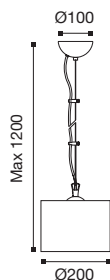

GRIMALDI 10337

GRIMALDI 10338

GRIMALDI 10339

GRIMALDI

Sospensione con struttura in ottone.
Paralume in tessuto "shantung" con Swarovski
Crystal.

Suspension with body in brass.
Lampshade in tissue "shantung" with Swarovski
Crystal.

GRIMALDI 10337

GRIMALDI 10338

GRIMALDI 10339

230V E14 Max 60W

IP20 CE

pag.190