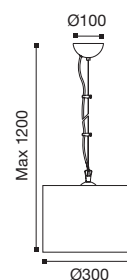

GRIMALDI 10337

GRIMALDI 10338

GRIMALDI 10339

GRIMALDI

Sospensione con struttura in ottone.
Paralume in tessuto "shantung" con Swarovski
Crystal.

Suspension with body in brass.
Lampshade in tissue "shantung" with Swarovski
Crystal.

GRIMALDI 10337

GRIMALDI 10338

GRIMALDI 10339

230V E14 Max 60W

IP20 CE

pag.190