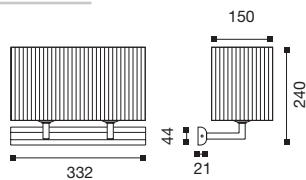

BONAPARTE 10283/TT

230V E27 Max 2x60W
IP20 CE