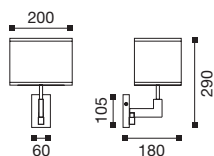

BORBONE 10411

BORBONE

Struttura in ottone.
 Paralume in tessuto shantung cangiante.
 Finiture: **CR - NKS - VCP**
 Body in brass.
 Lampshade in chaging shantung tissue.
 Finishings: **CR - NKS - VCP**

BORBONE 10412

 pag.176-177
BORBONE 10411
 230V E14 Max 40W

 IP20   
**BORBONE 10412**
 230V E27 Max 100W

 IP20   
