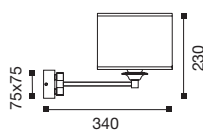

MALATESTA 10471