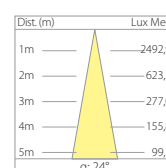

Trasformatori forniti su richiesta come accessori.
Electronic transformers offered on demand as accessories.
Transformateurs électroniques fournis séparément comme accessoires.