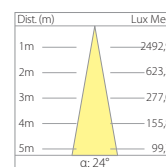

JER.111 QR-CB51-GU5.3 1x50W-12V

Versione rotonda, da 85 mm (Ø).
Round version, 85 mm (Ø).
Version ronde, 85 mm (Ø).

Colori  09
Colours
Couleurs:

CE  IP44 

Trasformatori forniti su richiesta come accessori.
Electronic transformers offered on demand as accessories.
Transformateurs électroniques fournis séparément comme accessoires.