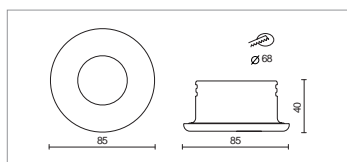

JER.111 QR-CB51-GU5.3 1x50W-12V

Versione rotonda, da 85 mm (Ø).
Round version, 85 mm (Ø).
Version ronde, 85 mm (Ø).

Colori  09
Colours
Couleurs:

CE  IP44 

Trasformatori forniti su richiesta come accessori.
Electronic transformers offered on demand as accessories.
Transformateurs électroniques fournis séparément comme accessoires.