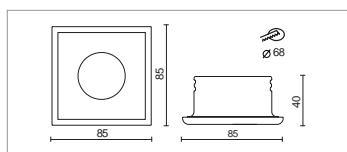

JER.111 QR-CB51-GU5.3 1x50W-12V

Versione rotonda, da 85 mm (Ø).
Round version, 85 mm (Ø).
Version ronde, 85 mm (Ø).

Colori  09
Colours
Couleurs:

CE  IP44 

Trasformatori forniti su richiesta come accessori.
Electronic transformers offered on demand as accessories.
Transformateurs électroniques fournis séparément comme accessoires.

JER.112 QR-CB51-GU5.3 1x50W-12V

Versione quadrata, da 85x85 mm.
Square version, 85x85 mm.
Version carré, 85x85 mm.

Colori  09
Colours
Couleurs:

CE  IP44 

Trasformatori forniti su richiesta come accessori.
Electronic transformers offered on demand as accessories.
Transformateurs électroniques fournis séparément comme accessoires.