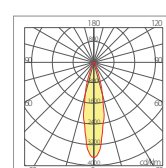

Trasformatori forniti su richiesta come accessori.
Electronic transformers offered on demand as accessories.
Transformateurs électroniques fournis séparément comme accessoires.