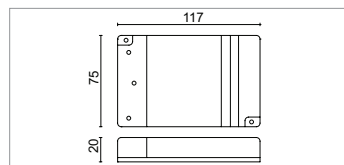

AAA.TRSL05

Driver per max 3 apparecchi da 3 LED 350mA.
Driver for max 3 3 LED fittings 350mA.
Driver pour max 3 appareils de 3 LED 350mA.