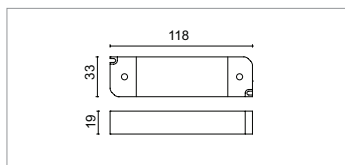

JET.5250.157 3 LEDx1,2W/2,4W 350/700mA

Versione quadrata con LED tono bianco naturale 4000K, lenti 40°.
Version with square frame with LED natural white 4000K, 40° lens.
Version avec cadre carré avec LED blanc naturel 4000K, lentilles 40°.

JET.5250.158 3 LEDx1,2W/2,4W 350/700mA

Versione quadrata con LED tono bianco caldo 3000K, lenti 40°.
Version with square frame with LED warm white 3000K, 40° lens.
Version avec cadre carré avec LED blanc chaud 3000K, lentilles 40°.

Driver forniti su richiesta come accessori.
Drivers offered on demand as accessories.
Driver fournis séparément comme accessoires.

Accessori / Accessories / Accessoires

LAA.5100.006

Gruppo lenti a fascio medio (24°).
Group medium beam lens (24°).
Groupe lentilles intensive (24°).

LAA.5100.007

Gruppo lenti a fascio stretto (15°).
Group narrow beam lens (15°).
Groupe lentilles intensive (15°).

AAA.TRSL01

Driver per 1 apparecchio da 3 LED 350mA.
Driver for 1 fitting for 3 LED 350mA.
Driver pour 1 appareil de 3 LED 350mA.

AAA.TRSL31

Driver per 1 apparecchio da 3 LED 700mA.
Driver for 1 fitting for 3 LED 700mA.
Driver pour 1 appareil de 3 LED 700mA.

AAA.TRSL05

Driver per max 3 apparecchi da 3 LED 350mA.
Driver for max 3 3 LED fittings 350mA.
Driver pour max 3 appareils de 3 LED 350mA.

AAA.TRSL35

Driver per max 3 apparecchi da 3 LED 700mA.
Driver for max 3 3 LED fittings 700mA.
Driver pour max 3 appareils de 3 LED 700mA.