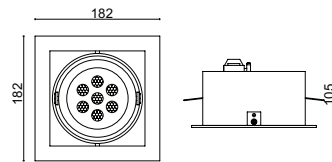

Driver offerto su richiesta come accessorio.
Driver is offered on demand as accessory.
Driver fourni comme accessoire.

CE IP20

37 MOD.5230.157 7 LEDx1,2W/2,4W 350mA/700mA

Versione quadrata con LED tono bianco naturale 4000K, lenti 40°.
Version with square frame with LED natural white 4000K, 40° lens.
Version avec cadre carrée avec LED blanc naturel 4000K, lentilles 40°.