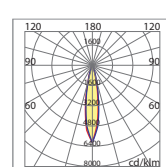

*Driver offerto su richiesta come accessorio.
Driver is offered on demand as accessory.
Driver fourni comme accessoire.*