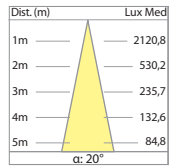

CE IP20

● 37 MOD.5242.157 14 LEDx1,2W/2,4W 350mA/700mA

Versione con LED tono bianco naturale 4000K, lenti 40°.
Version with LED natural white 4000K, 40° lens.
Version avec LED blanc naturel 4000K, lentilles 40°.

MOD.5242.158 14 LEDx1,2W/2,4W 350mA/700mA

Versione con LED tono bianco caldo 3000K, lenti 40°.
Version with LED warm white 3000K, 40° lens.
Version avec LED blanc chaud 3000K, lentilles 40°.

CE IP20

● 37 MOD.5243.157 21 LEDx1,2W/2,4W 350mA/700mA

Versione con LED tono bianco naturale 4000K, lenti 40°.
Version with LED natural white 4000K, 40° lens.
Version avec LED blanc naturel 4000K, lentilles 40°.

MOD.5243.158 21 LEDx1,2W/2,4W 350mA/700mA

Versione con LED tono bianco caldo 3000K, lenti 40°.
Version with LED warm white 3000K, 40° lens.
Version avec LED blanc chaud 3000K, lentilles 40°.

CE IP20

● 37 MOD.5244.157 28 LEDx1,2W/2,4W 350mA/700mA

Versione con LED tono bianco naturale 4000K, lenti 40°.
Version with LED natural white 4000K, 40° lens.
Version avec LED blanc naturel 4000K, lentilles 40°.

MOD.5244.158 28 LEDx1,2W/2,4W 350mA/700mA

Versione con LED tono bianco caldo 3000K, lenti 40°.
Version with LED warm white 3000K, 40° lens.
Version avec LED blanc chaud 3000K, lentilles 40°.

*Driver offerto su richiesta come accessorio.
Driver is offered on demand as accessory.
Driver fourni comme accessoire.*