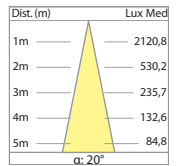

*Driver offerto su richiesta come accessorio.
Driver is offered on demand as accessory.
Driver fourni comme accessoire.*