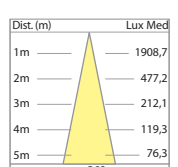

*Driver offerto su richiesta come accessorio.
Driver is offered on demand as accessory.
Driver fourni comme accessoire.*