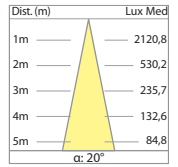

CE IP20

● 37 MOD.5242.157 14 LEDx1,2W/2,4W 350mA/700mA

Versione con LED tono bianco naturale 4000K, lenti 40°.
Version with LED natural white 4000K, 40° lens.
Version avec LED blanc naturel 4000K, lentilles 40°.

MOD.5242.158 14 LEDx1,2W/2,4W 350mA/700mA

Versione con LED tono bianco caldo 3000K, lenti 40°.
Version with LED warm white 3000K, 40° lens.
Version avec LED blanc chaud 3000K, lentilles 40°.

CE IP20

● 37 MOD.5243.157 21 LEDx1,2W/2,4W 350mA/700mA

Versione con LED tono bianco naturale 4000K, lenti 40°.
Version with LED natural white 4000K, 40° lens.
Version avec LED blanc naturel 4000K, lentilles 40°.

MOD.5243.158 21 LEDx1,2W/2,4W 350mA/700mA

Versione con LED tono bianco caldo 3000K, lenti 40°.
Version with LED warm white 3000K, 40° lens.
Version avec LED blanc chaud 3000K, lentilles 40°.

CE IP20

● 37 MOD.5244.157 28 LEDx1,2W/2,4W 350mA/700mA

Versione con LED tono bianco naturale 4000K, lenti 40°.
Version with LED natural white 4000K, 40° lens.
Version avec LED blanc naturel 4000K, lentilles 40°.

MOD.5244.158 28 LEDx1,2W/2,4W 350mA/700mA

Versione con LED tono bianco caldo 3000K, lenti 40°.
Version with LED warm white 3000K, 40° lens.
Version avec LED blanc chaud 3000K, lentilles 40°.

*Driver offerto su richiesta come accessorio.
Driver is offered on demand as accessory.
Driver fourni comme accessoire.*