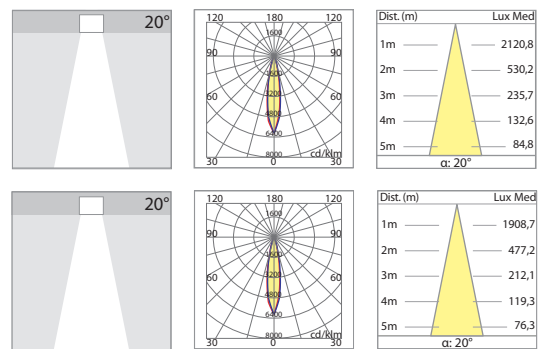

Driver offerto su richiesta come accessorio.
Driver is offered on demand as accessory.
Driver fourni comme accessoire.