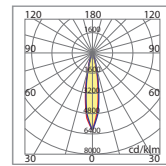

*Driver offerto su richiesta come accessorio.
Driver is offered on demand as accessory.
Driver fourni comme accessoire.*