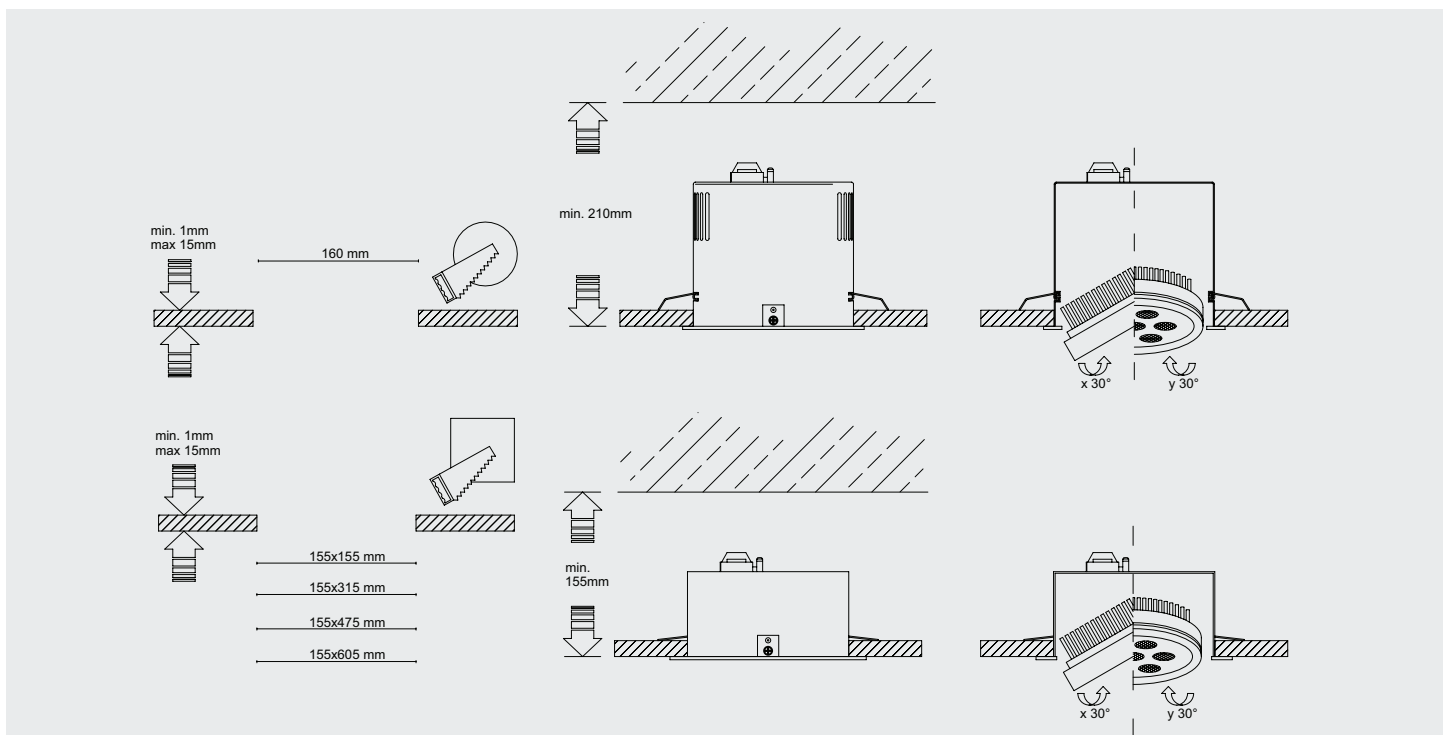

CE IP20

37 MOT.5241.157 7 LEDx1,2W/2,4W 350mA/700mA

Versione circolare con LED tono bianco naturale 4000K, lenti 40°.
Version with round frame with LED natural white 4000K, 40° lens.
Version avec cadre arrondi avec LED blanc naturel 4000K, lentilles 40°.

MOT.5241.158 7 LEDx1,2W/2,4W 350mA/700mA

Versione circolare con LED tono bianco caldo 3000K, lenti 40°.
Version with round frame with LED warm white 3000K, 40° lens.
Version avec cadre arrondi avec LED blanc chaud 3000K, lentilles 40°.

Driver offerto su richiesta come accessorio.
Driver is offered on demand as accessory.
Driver fourni comme accessoire.

CE IP20

37 MOD.5230.157 7 LEDx1,2W/2,4W 350mA/700mA

Versione quadrata con LED tono bianco naturale 4000K, lenti 40°.
Version with square frame with LED natural white 4000K, 40° lens.
Version avec cadre carrée avec LED blanc naturel 4000K, lentilles 40°.

MOD.5230.158 7 LEDx1,2W/2,4W 350mA/700mA

Versione quadrata con LED tono bianco caldo 3000K, lenti 40°.
Version with square frame with LED warm white 3000K, 40° lens.
Version avec cadre carrée avec LED blanc chaud 3000K, lentilles 40°.

Driver offerto su richiesta come accessorio.
Driver is offered on demand as accessory.
Driver fourni comme accessoire.