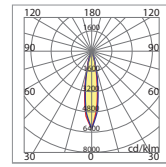

CE IP20

● 37 MOD.5242.157 14 LEDx1,2W/2,4W 350mA/700mA

Versione con LED tono bianco naturale 4000K, lenti 40°.
Version with LED natural white 4000K, 40° lens.
Version avec LED blanc naturel 4000K, lentilles 40°.

MOD.5242.158 14 LEDx1,2W/2,4W 350mA/700mA

Versione con LED tono bianco caldo 3000K, lenti 40°.
Version with LED warm white 3000K, 40° lens.
Version avec LED blanc chaud 3000K, lentilles 40°.

CE IP20

● 37 MOD.5243.157 21 LEDx1,2W/2,4W 350mA/700mA

Versione con LED tono bianco naturale 4000K, lenti 40°.
Version with LED natural white 4000K, 40° lens.
Version avec LED blanc naturel 4000K, lentilles 40°.

MOD.5243.158 21 LEDx1,2W/2,4W 350mA/700mA

Versione con LED tono bianco caldo 3000K, lenti 40°.
Version with LED warm white 3000K, 40° lens.
Version avec LED blanc chaud 3000K, lentilles 40°.

CE IP20

● 37 MOD.5244.157 28 LEDx1,2W/2,4W 350mA/700mA

Versione con LED tono bianco naturale 4000K, lenti 40°.
Version with LED natural white 4000K, 40° lens.
Version avec LED blanc naturel 4000K, lentilles 40°.

MOD.5244.158 28 LEDx1,2W/2,4W 350mA/700mA

Versione con LED tono bianco caldo 3000K, lenti 40°.
Version with LED warm white 3000K, 40° lens.
Version avec LED blanc chaud 3000K, lentilles 40°.

*Driver offerto su richiesta come accessorio.
Driver is offered on demand as accessory.
Driver fourni comme accessoire.*