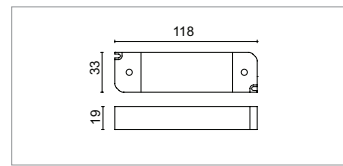

AAA.TRSL01

Driver per 1 apparecchio da 3 LED 350mA.
Driver for 1 fitting for 3 LED 350mA.
Driver pour 1 appareil de 3 LED 350mA.

AAA.TRSL31

Driver per 1 apparecchio da 3 LED 700mA.
Driver for 1 fitting for 3 LED 700mA.
Driver pour 1 appareil de 3 LED 700mA.