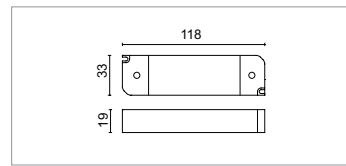

AAA.TRSL01

Driver per 1 apparecchio da 3 LED 350mA.
Driver for 1 fitting for 3 LED 350mA.
Driver pour 1 appareil de 3 LED 350mA.

AAA.TRSL31

Driver per 1 apparecchio da 3 LED 700mA.
Driver for 1 fitting for 3 LED 700mA.
Driver pour 1 appareil de 3 LED 700mA.