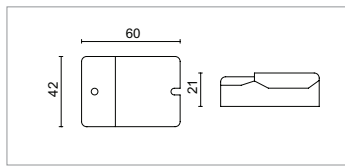

JET.5270.157 3 LEDx1,2W/2,4W 350/700mA

Versione quadrata con LED tono bianco naturale 4000K, lenti 40°.
Version with square frame with LED natural white 4000K, 40° lens.
Version avec cadre carré avec LED blanc naturel 4000K, lentilles 40°.

JET.5270.158 3 LEDx1,2W/2,4W 350/700mA

Versione quadrata con LED tono bianco caldo 3000K, lenti 40°.
Version with square frame with LED warm white 3000K, 40° lens.
Version avec cadre carré avec LED blanc chaud 3000K, lentilles 40°.

Driver forniti su richiesta come accessori.
Drivers offered on demand as accessories.
Driver fournis séparément comme accessoires.

Accessori / Accessories / Accessoires

LAA.5100.006

Gruppo lenti a fascio medio (24°).
Group medium beam lens (24°).
Groupe lentilles intensive (24°).

LAA.5100.007

Gruppo lenti a fascio stretto (15°).
Group narrow beam lens (15°).
Groupe lentilles intensive (15°).

AAA.TRSL01

Driver per 1 apparecchio da 3 LED 350mA.
Driver for 1 fitting for 3 LED 350mA.
Driver pour 1 appareil de 3 LED 350mA.

AAA.TRSL31

Driver per 1 apparecchio da 3 LED 700mA.
Driver for 1 fitting for 3 LED 700mA.
Driver pour 1 appareil de 3 LED 700mA.

AAA.TRSL05

Driver per max 3 apparecchi da 3 LED 350mA.
Driver for max 3 3 LED fittings 350mA.
Driver pour max 3 appareils de 3 LED 350mA.

AAA.TRSL35

Driver per max 3 apparecchi da 3 LED 700mA.
Driver for max 3 3 LED fittings 700mA.
Driver pour max 3 appareils de 3 LED 700mA.