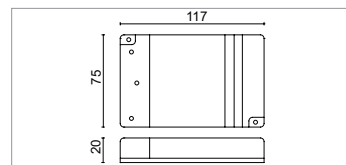

AAA.TRSL05

Driver per max 3 apparecchi da 3 LED 350mA.
Driver for max 3 3 LED fittings 350mA.
Driver pour max 3 appareils de 3 LED 350mA.