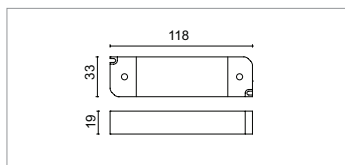

JET.5270.157 3 LEDx1,2W/2,4W 350/700mA

Versione quadrata con LED tono bianco naturale 4000K, lenti 40°.
Version with square frame with LED natural white 4000K, 40° lens.
Version avec cadre carré avec LED blanc naturel 4000K, lentilles 40°.

JET.5270.158 3 LEDx1,2W/2,4W 350/700mA

Versione quadrata con LED tono bianco caldo 3000K, lenti 40°.
Version with square frame with LED warm white 3000K, 40° lens.
Version avec cadre carré avec LED blanc chaud 3000K, lentilles 40°.

Driver forniti su richiesta come accessori.
Drivers offered on demand as accessories.
Driver fournis séparément comme accessoires.

Accessori / Accessories / Accessoires

LAA.5100.006

Gruppo lenti a fascio medio (24°).
Group medium beam lens (24°).
Groupe lentilles intensive (24°).

LAA.5100.007

Gruppo lenti a fascio stretto (15°).
Group narrow beam lens (15°).
Groupe lentilles intensive (15°).

AAA.TRSL01

Driver per 1 apparecchio da 3 LED 350mA.
Driver for 1 fitting for 3 LED 350mA.
Driver pour 1 appareil de 3 LED 350mA.

AAA.TRSL31

Driver per 1 apparecchio da 3 LED 700mA.
Driver for 1 fitting for 3 LED 700mA.
Driver pour 1 appareil de 3 LED 700mA.

AAA.TRSL05

Driver per max 3 apparecchi da 3 LED 350mA.
Driver for max 3 3 LED fittings 350mA.
Driver pour max 3 appareils de 3 LED 350mA.

AAA.TRSL35

Driver per max 3 apparecchi da 3 LED 700mA.
Driver for max 3 3 LED fittings 700mA.
Driver pour max 3 appareils de 3 LED 700mA.