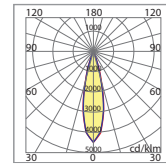

JET.5270.157 3 LEDx1,2W/2,4W 350/700mA

Versione quadrata con LED tono bianco naturale 4000K, lenti 40°.
Version with square frame with LED natural white 4000K, 40° lens.
Version avec cadre carré avec LED blanc naturel 4000K, lentilles 40°.

JET.5270.158 3 LEDx1,2W/2,4W 350/700mA

Versione quadrata con LED tono bianco caldo 3000K, lenti 40°.
Version with square frame with LED warm white 3000K, 40° lens.
Version avec cadre carré avec LED blanc chaud 3000K, lentilles 40°.

Driver forniti su richiesta come accessori.
Drivers offered on demand as accessories.
Driver fournis séparément comme accessoires.

Accessori / Accessories / Accessoires