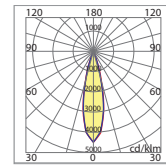

JET.5270.157 3 LEDx1,2W/2,4W 350/700mA

Versione quadrata con LED tono bianco naturale 4000K, lenti 40°.
Version with square frame with LED natural white 4000K, 40° lens.
Version avec cadre carré avec LED blanc naturel 4000K, lentilles 40°.

JET.5270.158 3 LEDx1,2W/2,4W 350/700mA

Versione quadrata con LED tono bianco caldo 3000K, lenti 40°.
Version with square frame with LED warm white 3000K, 40° lens.
Version avec cadre carré avec LED blanc chaud 3000K, lentilles 40°.

Driver forniti su richiesta come accessori.
Drivers offered on demand as accessories.
Driver fournis séparément comme accessoires.

Accessori / Accessories / Accessoires