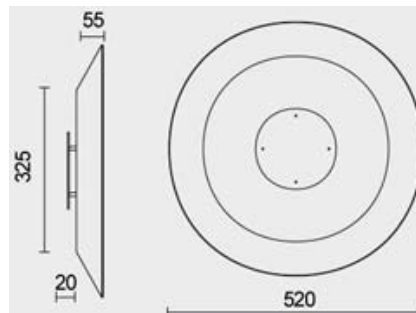

Laser Civic Margherita

The Civic Margherita is a single lamp light fitting for wall use IP20 c/w Opal Polycarbonate Diffuser & 1 x 55watt T5 Circular Fluorescent Lamp
Available: Metallic Grey Metal Finish or Blue, Red or Yellow Methacrylate Finish