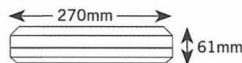

Solitaire

round and square

IP 65

base - white talc filled polypropylene uv stabilized

diffuser - opal acrylic uv stabilized

non corrosive construction

double insulated

slim neat design

suitable for; bathrooms, wet areas

internal/external wall or ceiling mount

N.B 4000k tubes supplied as standard

Round

code	options
SR-021	2x9wPL
SR-022	2x13wPLC
SR-023	16w2D
SR-024	28w2D
SR-025	22wT5*

*electronic ballast

Square

code	options
SQ-011	1x9wPL
SQ-012	2x9wPL
SQ-013	16w2D