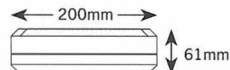

Solitaire

round and square

IP 65

base - white talc filled polypropylene uv stabilized

diffuser - opal acrylic uv stabilized

non corrosive construction

double insulated

slim neat design

suitable for; bathrooms, wet areas

internal/external wall or ceiling mount

N.B 4000k tubes supplied as standard

Round

code	options
SR-021	2x9wPL
SR-022	2x13wPLC
SR-023	16w2D
SR-024	28w2D
SR-025	22wT5*

*electronic ballast

Square

code	options
SQ-011	1x9wPL
SQ-012	2x9wPL
SQ-013	16w2D