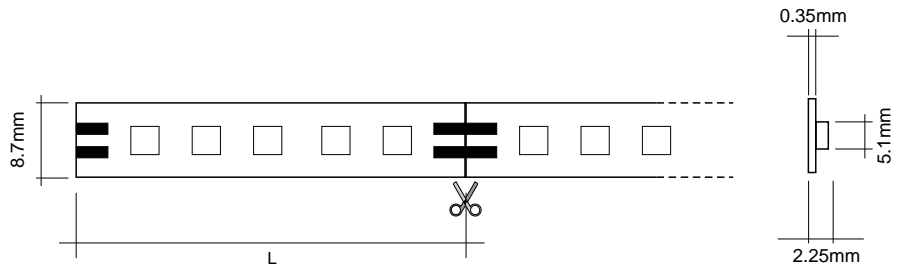

3.8 C2 Strip powered Ledtech 5x5