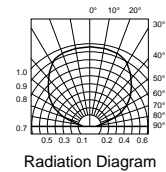

### Notes:

- Weight 20g/m
- Dimensions: 8.7 mm
- Compatible with aluminium/PVC
- Tc -10 +60°C
- Ta -30 +80°C

| CODE          | LED model       | Colour        | Nr. of LED | Power (W) | (Lumen) | L (separable every) | Supply again every |
|---------------|-----------------|---------------|------------|-----------|---------|---------------------|--------------------|
| <b>3200°k</b> |                 |               |            |           |         |                     |                    |
| 5LF20WKLD     | Ledtech SMD 5x5 | warm white    | 20LED/m    | 10.0 W/m  | 16 lm/m | 250 mm              | 12 m               |
| 5LF30WKLD     | Ledtech SMD 5x5 | warm white    | 30LED/m    | 14.0 W/m  | 24 lm/m | 166 mm              | 9 m                |
| 5LF40WKLD     | Ledtech SMD 5x5 | warm white    | 40LED/m    | 20.0 W/m  | 32 lm/m | 125 mm              | 6 m                |
| 5LF50WKLD     | Ledtech SMD 5x5 | warm white    | 50LED/m    | 25.0 W/m  | 40 lm/m | 100 mm              | 3 m                |
| <b>4200°k</b> |                 |               |            |           |         |                     |                    |
| 5LF20WKFLD    | Ledtech SMD 5x5 | natural white | 20LED/m    | 10.0 W/m  | 16 lm/m | 250 mm              | 12 m               |
| 5LF30WKFLD    | Ledtech SMD 5x5 | natural white | 30LED/m    | 14.0 W/m  | 24 lm/m | 166 mm              | 9 m                |
| 5LF40WKFLD    | Ledtech SMD 5x5 | natural white | 40LED/m    | 20.0 W/m  | 32 lm/m | 125 mm              | 6 m                |
| 5LF50WKFLD    | Ledtech SMD 5x5 | natural white | 50LED/m    | 25.0 W/m  | 40 lm/m | 100 mm              | 3 m                |
| <b>5800°k</b> |                 |               |            |           |         |                     |                    |
| 5LF20WLDT     | Ledtech SMD 5x5 | cold white    | 20LED/m    | 10.0 W/m  | 18 lm/m | 250 mm              | 12 m               |
| 5LF30WLDT     | Ledtech SMD 5x5 | cold white    | 30LED/m    | 14.0 W/m  | 27 lm/m | 166 mm              | 9 m                |
| 5LF40WLDT     | Ledtech SMD 5x5 | cold white    | 40LED/m    | 20.0 W/m  | 36 lm/m | 125 mm              | 6 m                |
| 5LF50WLDT     | Ledtech SMD 5x5 | cold white    | 50LED/m    | 25.0 W/m  | 45 lm/m | 100 mm              | 3 m                |