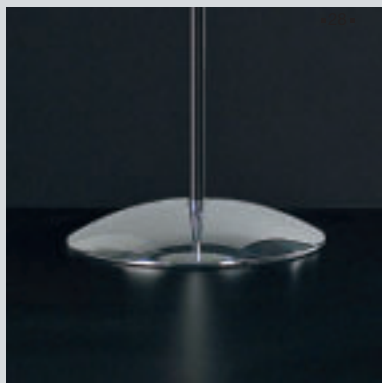

Extra Light

72

Vetro opalino lucido, nero lucido. Finiture cromo
Opaline or black polished glass. Chrome finishings

MAX 1x300W R7s 117mm  + dimmer

20.040 opalino / *opaline*

20.041 nero / *black*

Extra Light
Claudio Marturano design