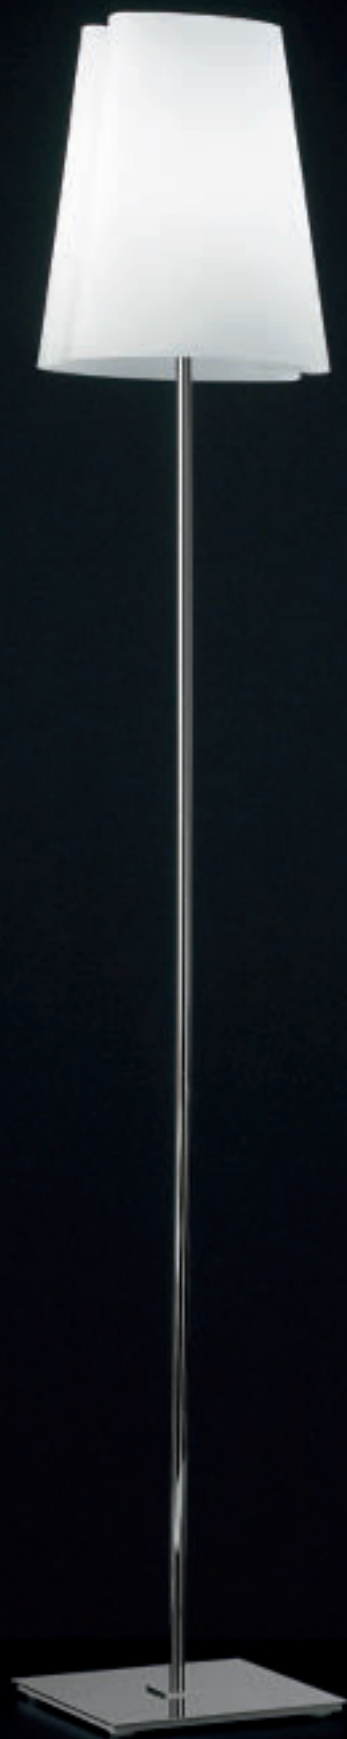

Vetro extrachiaro satinato. Finiture cromo
Cool white satin glass. Chrome finishings

MAX 1X250W E27   + dimmer

20.015 extrachiaro / *cool white*

Flò
Flaver design