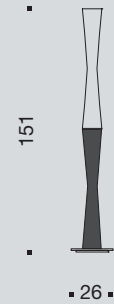

# Sideral

Vetro soffiato nei colori bianco, rosso, moka, nero.  
Finiture in cromo perlato.

*Lamp available in ceiling, wall and table versions  
in blown glass in white, red, coffee, and black with  
pearled chrome finishings.*

**20.063**

nero/bianco *black/white*

**20.064**

moka/bianco *coffee/white*

**20.065**

rosso/bianco *red/white*

**20.066**

bianco/bianco *white/white*

MAX 1X80W 2G11  + dimmer

173

Sideral  
Flaver design