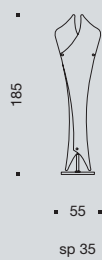

Tango

20.018

Vetro opalino lucido. Finiture inox satinato
Opaline polished glass. Satin stainless steel finishings

MAX 2X150W E27  + dimmer

Tango
Marino Bergamin design