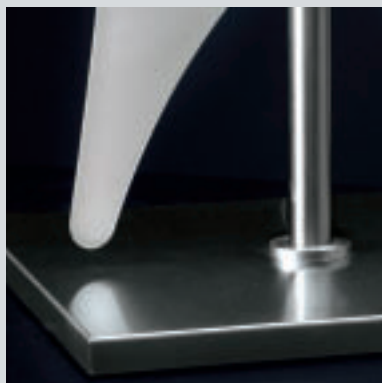

Tango

20.018

Vetro opalino lucido. Finiture inox satinato
Opaline polished glass. Satin stainless steel finishings

MAX 2X150W E27  + dimmer

Tango
Marino Bergamin design