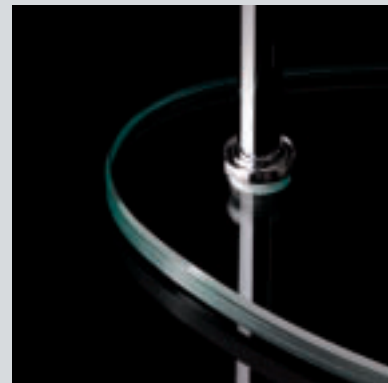

# Bicolours

40.088 

Vetro opalino lucido, nero lucido, base vetro trasparente. Finiture cromo  
*Polished opaline glass, polished black glass, transparent glass base.*  
*Chrome finishings*

Combinazione colori diversa su richiesta  
*Other colors combination on request.*

▪ 45 ▪  
▪ 37 ▪  
  
sp 19  
MAX 2X60W E14  + dimmer

Bicolours  
Claudio Marturano design