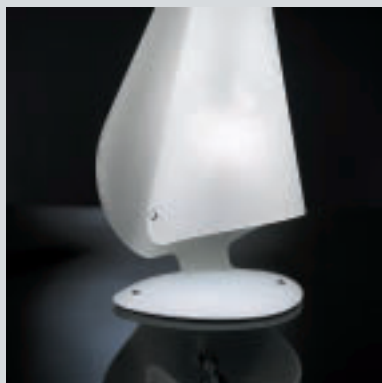

# Parigina

40.026 

Vetro extrachiaro satinato, formato da un unico pezzo. Finiture cromo  
*Cool white satin glass, made from a single block of glass. Chrome finishings*

MAX 1X60W E14  + dimmer sensor

Parigina  
Marino Bergamin design