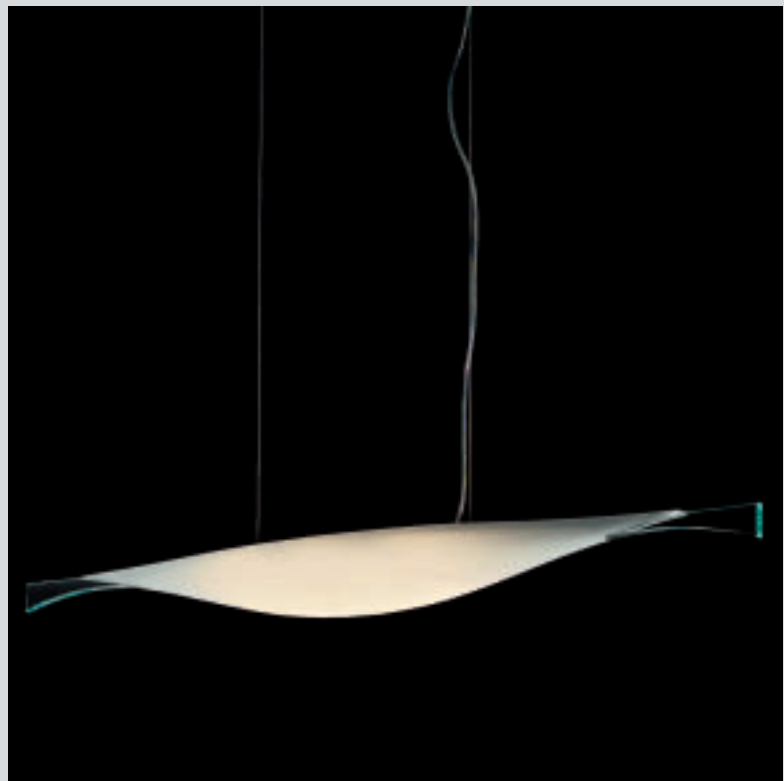

Aloha

10.097

Vetro opalino satinato
Particolari in vetro float

Opaline satin glass
Float glass details

16

Ⓜ MAX 2x150W R7s 78 mm

Aloha
Roberto Caddeo design