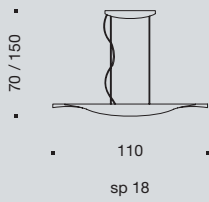

Aloha

10.097

Vetro opalino satinato
Particolari in vetro float

Opaline satin glass
Float glass details

16

Ⓜ MAX 2x150W R7s 78 mm

Aloha
Roberto Caddeo design