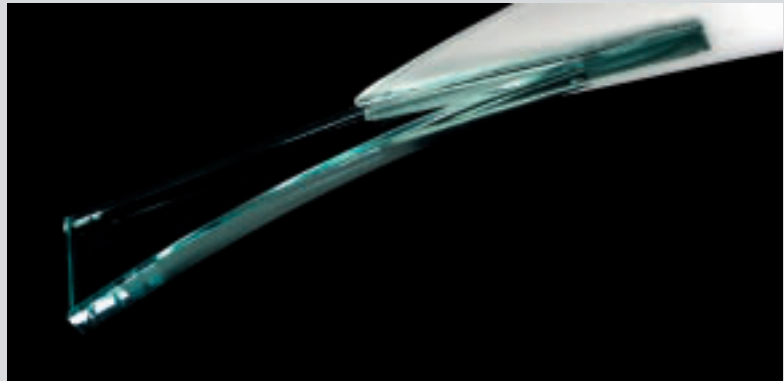

Aloha

10.097

Vetro opalino satinato
Particolari in vetro float

Opaline satin glass
Float glass details

16

Ⓜ MAX 2x150W R7s 78 mm

Aloha
Roberto Caddeo design