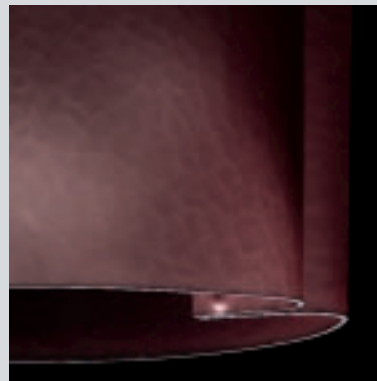

# Aurora

10.039 extrachiaro / cool white  
10.130 vinaccia / wine red

MAX 1x200W R7s 117 mm 

10.084 extrachiaro / cool white  
10.129 vinaccia / wine red

MAX 2x100W E27 

MAX 

Vetro extrachiaro, vinaccia\* satinato  
Finiture cromo

*Cool white, wine red satin glass*  
*Chrome finishings*

MAX 1x150W R7s 78 mm 

SMALL 10.040 

Vetro extrachiaro satinato. Finiture cromo  
*Cool white satin glass. Chrome finishings*

34

Vinaccia realizzato in vetro cattedrale  
*Wine red is in stained glass effect*