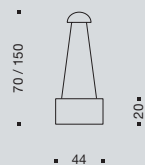

# Aurora

10.039 extrachiaro / cool white  
10.130 vinaccia / wine red

MAX 1x200W R7s 117 mm 

10.084 extrachiaro / cool white  
10.129 vinaccia / wine red

MAX 2x100W E27 

MAX 

Vetro extrachiaro, vinaccia\* satinato  
Finiture cromo

*Cool white, wine red satin glass*  
*Chrome finishings*

MAX 1x150W R7s 78 mm 

SMALL 10.040 

Vetro extrachiaro satinato. Finiture cromo  
*Cool white satin glass. Chrome finishings*

34

Vinaccia realizzato in vetro cattedrale  
*Wine red is in stained glass effect*