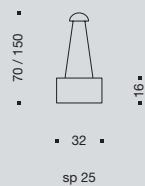

# Aurora

10.039 extrachiaro / cool white  
10.130 vinaccia / wine red

MAX 1x200W R7s 117 mm 

10.084 extrachiaro / cool white  
10.129 vinaccia / wine red

MAX 2x100W E27 

MAX 

Vetro extrachiaro, vinaccia\* satinato  
Finiture cromo

*Cool white, wine red satin glass*  
*Chrome finishings*

MAX 1x150W R7s 78 mm 

SMALL 10.040 

Vetro extrachiaro satinato. Finiture cromo  
*Cool white satin glass. Chrome finishings*

34

Vinaccia realizzato in vetro cattedrale  
*Wine red is in stained glass effect*