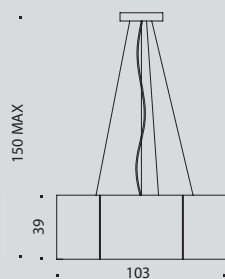

54

LARGE

10.205 MAX 6X36W PL 2G11 

Casablanca
Flaver design