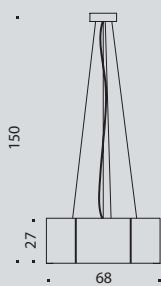

Casablanca

Sospensione, vetro in opalino bianco lucido e nero lucido. Finiture cromo.
Hanging lamp , polished opal glass and black glass . Chrome finishings.

Predisposto per dimmerabile.
Dimmerable-ready.

54

LARGE

10.205 MAX 6X36W PL 2G11 

Casablanca
Flaver design