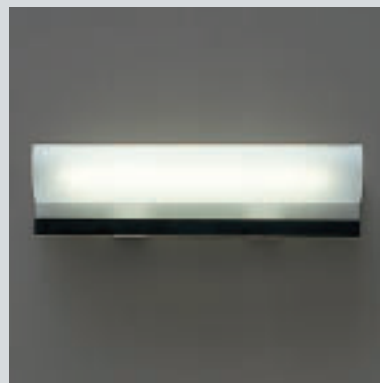

Last. One Max

106

30.270

Vetro extrachiaro satinato. Finiture bianco
Cool white satin glass. White finishings

30.272

Vetro extrachiaro satinato. Finiture cromo
Cool white satin glass. Chrome finishings

30.273

Vetro extrachiaro satinato. Finiture oro
Cool white satin glass. Gold finishings

1X24W T5

Versione dimmerabile su richiesta
Dimmerable version just on request

Last.One Max
Flaver design

Last. One Mini

30.258

Vetro extrachiario satinato. Finiture bianco
Cool white satin glass. White finishings

30.260

Vetro extrachiario satinato. Finiture cromo
Cool white satin glass. Chrome finishings

30.261

Vetro extrachiario satinato. Finiture oro
Cool white satin glass. Gold finishings

MAX 1X75W G9 Halopin 

Last.One Mini
Flaver design