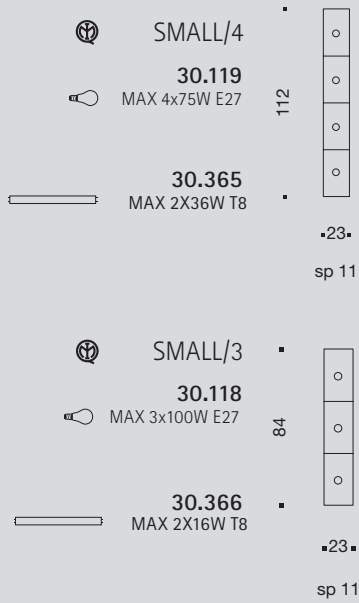

# Multiplo

Soffitto / parete  
Ceiling / Wall lamp

Vetro extrachiaro satinato. Finiture nichel satinato  
Cool white satin glass. Satin nickel finishings

136

**Multiplo**  
Flaver design