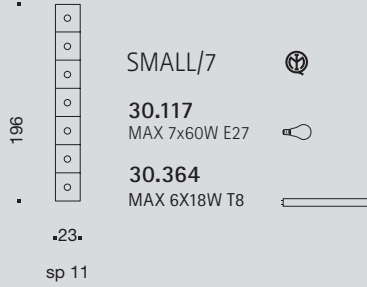

# Multiplo

Soffitto / parete  
Ceiling / Wall lamp

Vetro extrachiaro satinato. Finiture nichel satinato  
Cool white satin glass. Satin nickel finishings

136

**Multiplo**  
Flaver design