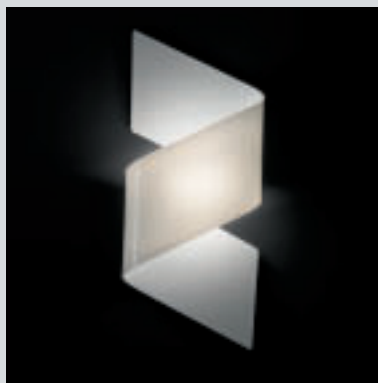

Papillon

30.265

Vetro extrachiario satinato. Finiture cromo
Satin cool white glass. Chrome finishings

30.266

Vetro azzurro satinato. Finiture cromo
Satin light blue glass. Chrome finishings

30.267

Vetro ambra satinato. Finiture cromo
Satin amber glass. Chrome finishings

30.268

Vetro tabacco satinato. Finiture cromo
Satin tobacco glass. Chrome finishings

30.321

Vetro bianco lucido. Finiture cromo
Polished white glass. Chrome finishings

MAX 1X150W R7S 78 MM 

Papillon
Marino Cagnatet design