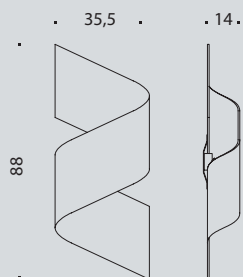

Papillon XL

Vetro extrachiaro satinato e ambra satinato.
Finiture cromo.
*Cool white satin glass and amber satin glass.
Chrome finishings.*

144