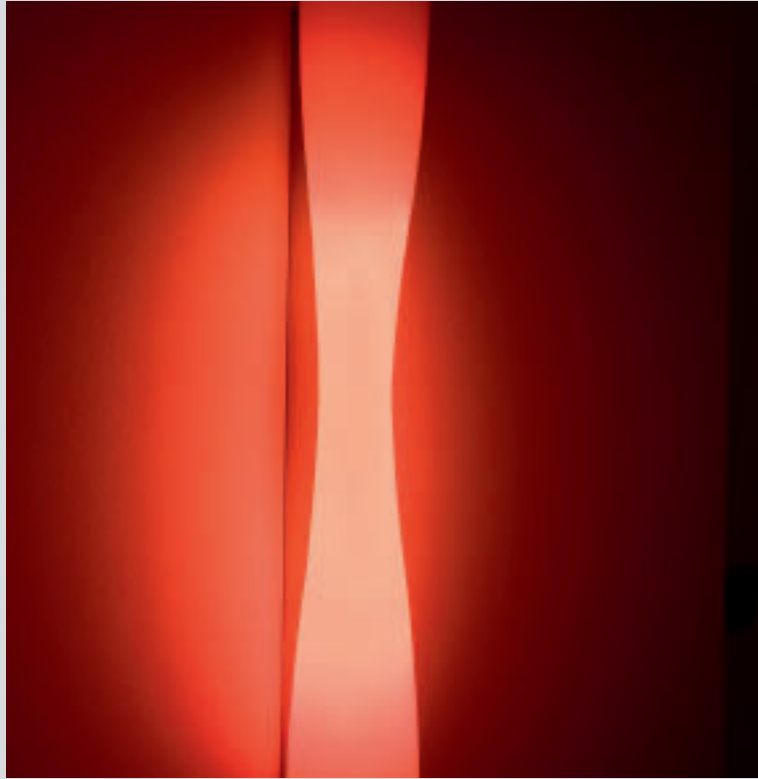

Sideral

Vetro soffiato nei colori bianco, rosso, moka, nero.
Finiture in cromo perlato.
*Blown glass in white, red, coffee, and black with
pearled chrome finishings.*

170

-  Parete / *Wall lamp*
- 76
- 30.314 bianco / *white*
- 30.315 rosso / *red*
- 30.316 moka / *coffee*
- 30.317 nero / *black*
- MAX 1X40W 2G11 
- 12 ▪
- sp 13

Predisposto per dimmerabile
Dimmerable ready

Sideral
Flaver design