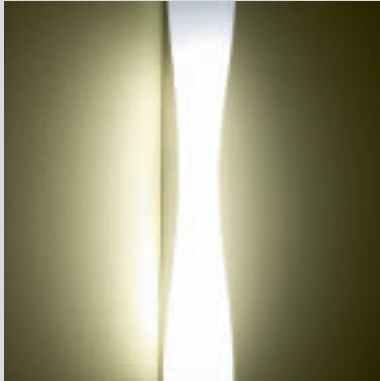

Sideral

Vetro soffiato nei colori bianco, rosso, moka, nero.
Finiture in cromo perlato.
*Blown glass in white, red, coffee, and black with
pearled chrome finishings.*

170

-  Parete / *Wall lamp*
- 76
- 30.314 bianco / *white*
- 30.315 rosso / *red*
- 30.316 moka / *coffee*
- 30.317 nero / *black*
- MAX 1X40W 2G11 
- 12 ▪
- sp 13

Predisposto per dimmerabile
Dimmerable ready

Sideral
Flaver design