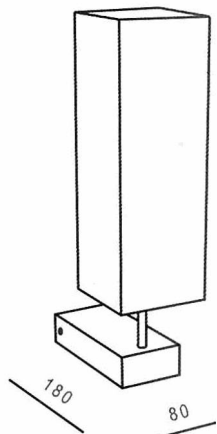

Wall light with square pendant shade.

Air : CLS W08

Hard wired unit.

Compact Fluorescent BC Bulb
(20w max.)

Candle BC Bulb
(60w max.)