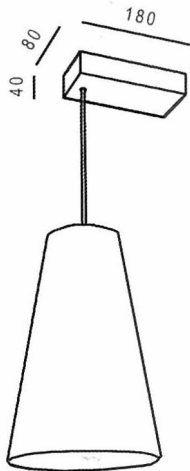

Wall light with pendant shade.

Bel : CLS W07

Hard wired unit.

Compact Fluorescent BC Bulb
(20w max.)

Candle BC Bulb
(60w max.)