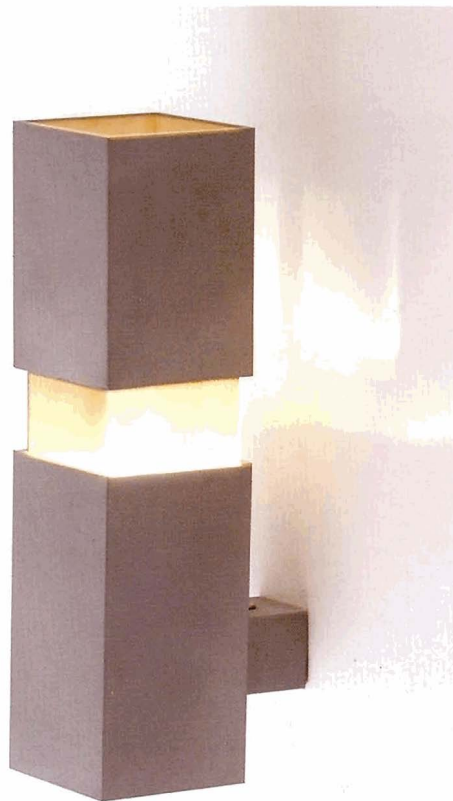

Metal wall light with stainless steel mesh insert.

Elite : CLS **W04**

Hard wired unit.  
Available with transformer.

2 Pin Halogen GY6.35  
(50w max.)

Elite