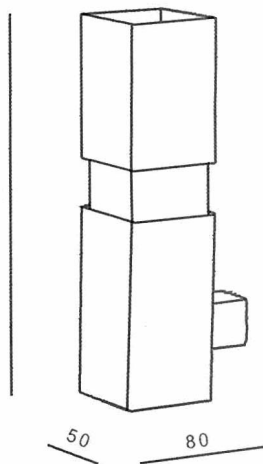

Metal wall light with stainless steel mesh insert.

Elite : CLS **W04**

Hard wired unit.  
Available with transformer.

2 Pin Halogen GY6.35  
(50w max.)

Elite