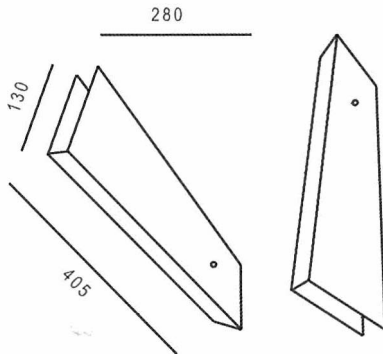

Metal wall light designed for up and down lighting. This unit has a single bulb, but has the possibility to be used in two directions.

Lg. Flux up : CLS W05

Lg. Flux down : CLS **W05-A**

Hard wired unit.