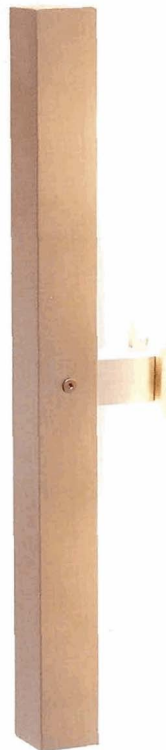

Extruded aluminium wall light with
silver anodised finish.
Twin halogen up and down lights.

Line : CLS W03

Hard wired unit.
Available with transformer

A 2 Pin Halogen GY6.35
(25w max per globe.)