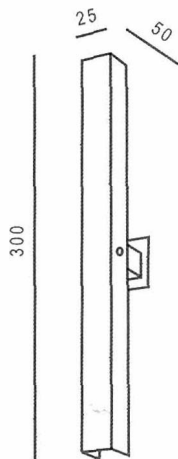

Extruded aluminium wall light with
silver anodised finish.
Twin halogen up and down lights.

Line : CLS W03

Hard wired unit.
Available with transformer

A 2 Pin Halogen GY6.35
(25w max per globe.)