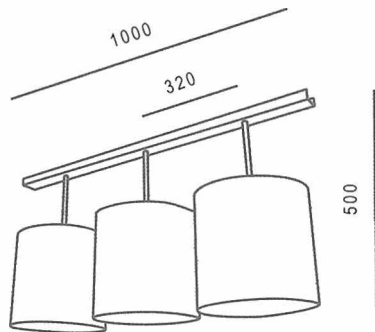

Extruded metal pendant system with 3 round shades. Designed for suspension or ceiling fixing.

Luxo round : CLS P12

3 x 300 mm round shades

Suspension rod : 1000 mm long

Shade

Compact Fluorescent BC Bulb
(20w max.)

Standard BC Bulb
(75w max.)

Luxo round