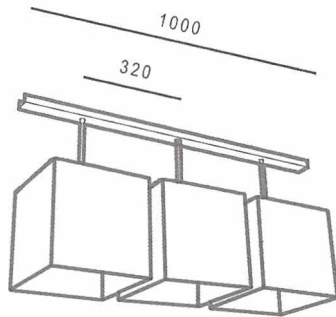

Extruded metal pendant system with 3 square shades. Designed for suspension or ceiling fixing,

Luxo square : CLS P11

3 x 300 mm square shades

Shade Suspension rod : 1000 mm long

Compact Fluorescent BC Bulb
(20w max.)

Standard BC Bulb
(75w max.)

Note :

*Length and number of shades
can be varied to suit requirements.
Ceiling mount or stainless steel cable
suspension.*