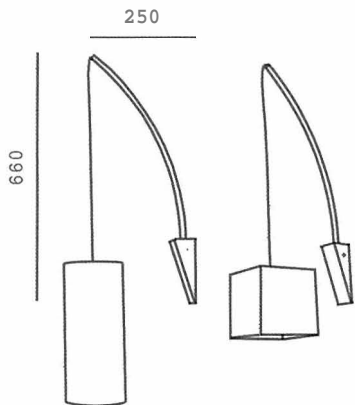

Metal wall light with pendant
shade in tube or square.
Length of fixture will vary
depending on shade type.

Orchid : CLS W01
Tube Shade 140 x 330
Square Shade 150 x 150 x 150

Hard wired unit.

Compact Fluorescent BC Bulb
(20w max.)

Candle BC Bulb
(60w max.)

Fancy round BC Bulb
(60w max.)