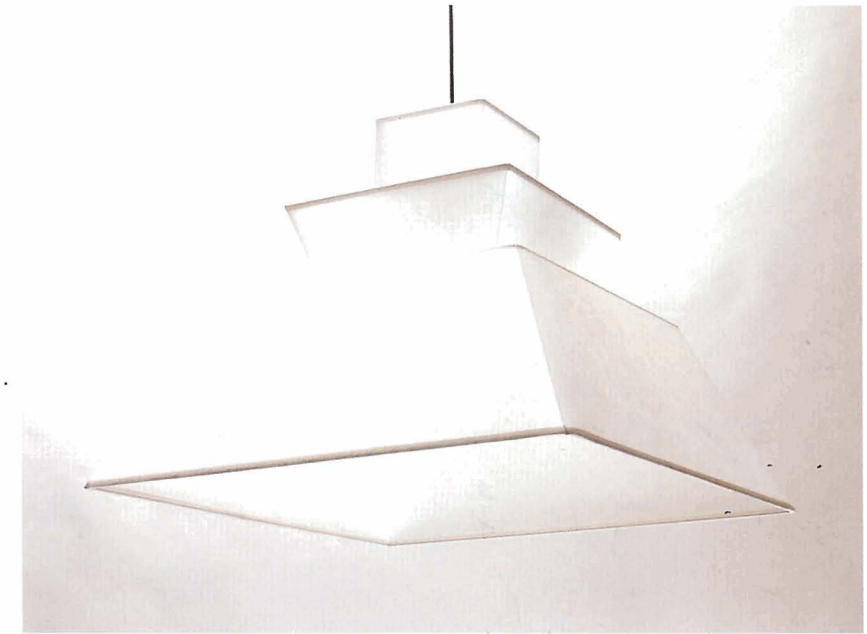

Three individual square shades  
create a tiered and diffused  
lighting effect.

Pandora : CLS P10

Compact Fluorescent BC Bulb  
(20w max.)

6

Standard BC Bulb  
(75w max.)