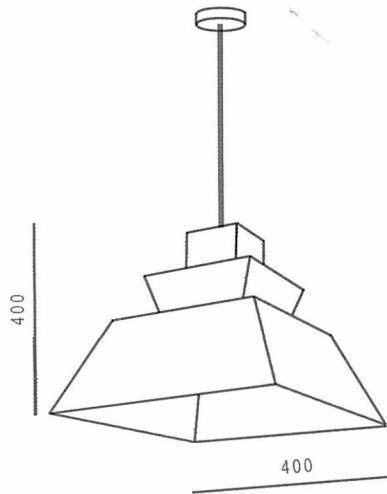

Three individual square shades  
create a tiered and diffused  
lighting effect.

Pandora : CLS P10

Compact Fluorescent BC Bulb  
(20w max.)

6

Standard BC Bulb  
(75w max.)