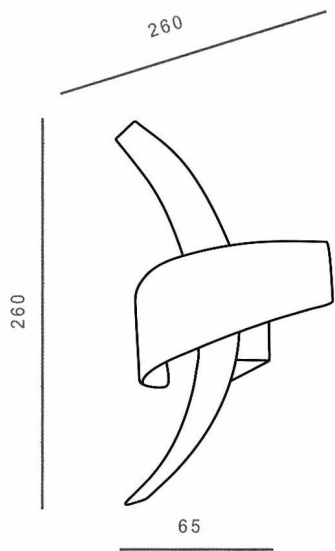

Concave and convex metal wall light. Reflector in matt white paint finish with matt silver shade.

Vex : CLS W02

Hard wired unit.
Available with 50Va transformer.

2 Pin Halogen GY6.35
(50w max.)