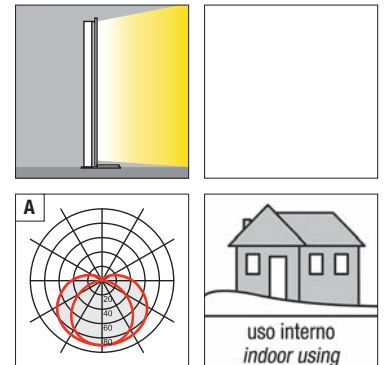

10 applique interni/esterni
wall lights indoor/outdoor

158 plafoniere interni/esterni
ceiling bowls indoor/outdoor

226 testataletto
bed head units

236 sospensioni
suspensions

330 lampade
lamps

378 lampioni ed incassi
bollards & recessed lights

467 indice
index