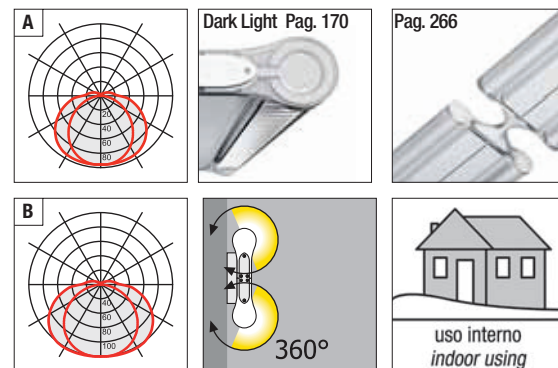

Duo AP 60

	Articolo	Item	Codice Code		W_{max}	G5	LUMEN	IP20	⊕	☼
			CR	AL						
EL	duo AP 60/2x24 EL		39380	39386	2x24	G5	4000	IP20	⊕	A
	duo AP 60/4x24 EL		39400	39406	4x24	G5	8000	IP20	⊕	B
DIG	duo AP 60/4x24 DIG		39590	39596	4x24	G5	8000	IP20	⊕	B ~~N~~
DALI	duo AP 60/4x24 DALI		39680	39686	4x24	G5	8000	IP20	⊕	B ~~N~~
EM	duo AP 60/2x24 EM		30120	30126	2x24	G5	4000	IP20	⊕	A

Duo AP 90

EL	duo AP 90/2x39 EL		39390	39396	2x39	G5	7000	IP20	⊕	A
	duo AP 90/4x39 EL		39410	39416	4x39	G5	14000	IP20	⊕	B
DIG	duo AP 90/4x39 DIG		39600	39606	4x39	G5	14000	IP20	⊕	B ~~N~~
DALI	duo AP 90/4x39 DALI		39690	39696	4x39	G5	14000	IP20	⊕	B ~~N~~
EM	duo AP 90/2x39 EM		30130	30136	2x39	G5	7000	IP20	⊕	A
	duo AP 90/4x39 EM		30210	30216	4x39	G5	14000	IP20	⊕	B ~~N~~
DIG	duo AP 90 RGB DIG		30300	30306	6x21HE	G5		IP20	⊕	~~N~~
DALI	duo AP 90 RGB DALI		30310	30316	6x21HE	G5		IP20	⊕	~~N~~

~~N~~ Nuova versione New version

CR
Alluminio brillantato (effetto cromato) *Shined aluminium (chrome effect)*

AL
Alluminio anodizzato *Oxided aluminium*

DIG Informazioni tecniche pag. 462
DALI *Technical instructions page 462*

DIG Informazioni tecniche pag. 463
DALI *Technical instructions page 463*

EM 1 lampada in emergenza permanente (SA) 1h di serie – 3h a richiesta.
1 bulb in maintained light emergency 1h standard – 3h on request