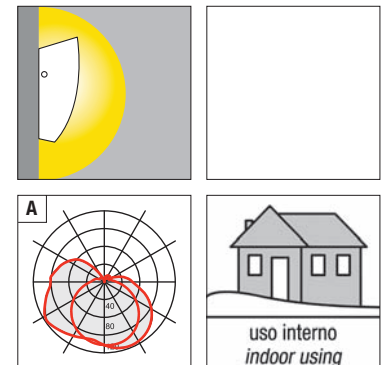

10 applique interni/esterni
wall lights indoor/outdoor

158 plafoniere interni/esterni
ceiling bowls indoor/outdoor

226 testataletto
bed head units

236 sospensioni
suspensions

330 lampade
lamps

378 lampioni ed incassi
bollards & recessed lights

467 indice
index