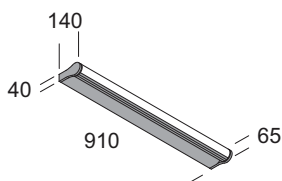

Split 20

Articolo Item	Codice Code		W_{max}		LUMEN			
	CR	AL						
EL split 20/18 EL	39630	39636	1x18	G24q-2	1200	IP44	⊕	A

Split 60

EL split 60/24 EL	39210	39216	1x24	G5	2000	IP44	⊕	B
split 60/2x24 EL	39250	39256	2x24	G5	4000	IP44	⊕	C
EM split 60/24 EM	30020	30026	1x24	G5	2000	IP44	⊕	B
split 60/2x24 EM	30220	30226	2x24	G5	4000	IP44	⊕	C
LED-N split 60 led-N	36290	36296	90x0,24	led	-	IP44	⊕	D

Split 90

EL split 90/39 EL	39220	39226	1x39	G5	3500	IP44	⊕	B
split 90/2x39 EL	39260	39266	2x39	G5	7000	IP44	⊕	C
DIG split 90/2x39 DIG	39640	39646	2x39	G5	7000	IP44	⊕	C
DALI split 90/2x39 DALI	39700	39706	2x39	G5	7000	IP44	⊕	C
EM split 90/39 EM	30040	30046	1x39	G5	3500	IP44	⊕	B
split 90/2x39 EM	30230	30236	2x39	G5	7000	IP44	⊕	C
LED-N split 90 led-N	36300	36306	144x0,24	led	-	IP44	⊕	D

Versione LED LED version
 Nuova versione New version

CR
Alluminio brillantato (effetto cromato) *Shined aluminium (chrome effect)*

AL
Alluminio anodizzato *Oxided aluminium*

DIG Informazioni tecniche pag. 462
DALI Technical instructions page 462

EM 1 lampada in emergenza permanente (SA) 1h di serie - 3h a richiesta
1 bulb in maintained light emergency 1h standard - 3h on request

LED-N 4200K luce naturale - *4200K natural white*

Versione LED fornibile, a richiesta, con alimentazione remota (pag.466)
LED version available, on request, with remote supply (pag.466)