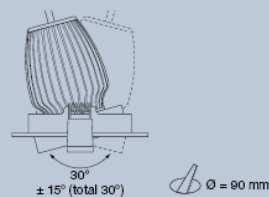

### FEATURES AND BENEFITS

- 70% energy saving compared with standard 50W halogen MR16 downlights
- Extra long life time up to 30,000hrs. Hassle-free, no lamp replacement
- Available in warm white (3000K) and cool white (4000K)
- Available in 30° & 60° beam angles
- Intelligent thermal design for longer life
- Clean, matt white finish with swivel feature
- Standard hole cut out 90 mm

### SPECIFICATION DETAILS:

**Laser LED Mini 3000  
Recessed Adjustable Downlight  
105mm Diameter  
White Finish  
15watt Warm white 3000K colour temperature  
c/w remote electronic powersupply  
available in 30 or 60 degree optic**