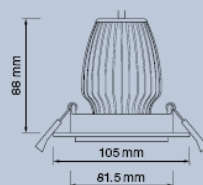

### FEATURES AND BENEFITS

- 70% energy saving compared with standard 50W halogen MR16 downlights
- Extra long life time up to 30,000hrs. Hassle-free, no lamp replacement
- Available in warm white (3000K) and cool white (4000K)
- Available in 30° & 60° beam angles
- Intelligent thermal design for longer life
- Clean, matt white finish with swivel feature
- Standard hole cut out 90 mm

### SPECIFICATION DETAILS:

**Laser LED Mini 3000  
Recessed Adjustable Downlight  
105mm Diameter  
White Finish  
15watt Warm white 3000K colour temperature  
c/w remote electronic powersupply  
available in 30 or 60 degree optic**